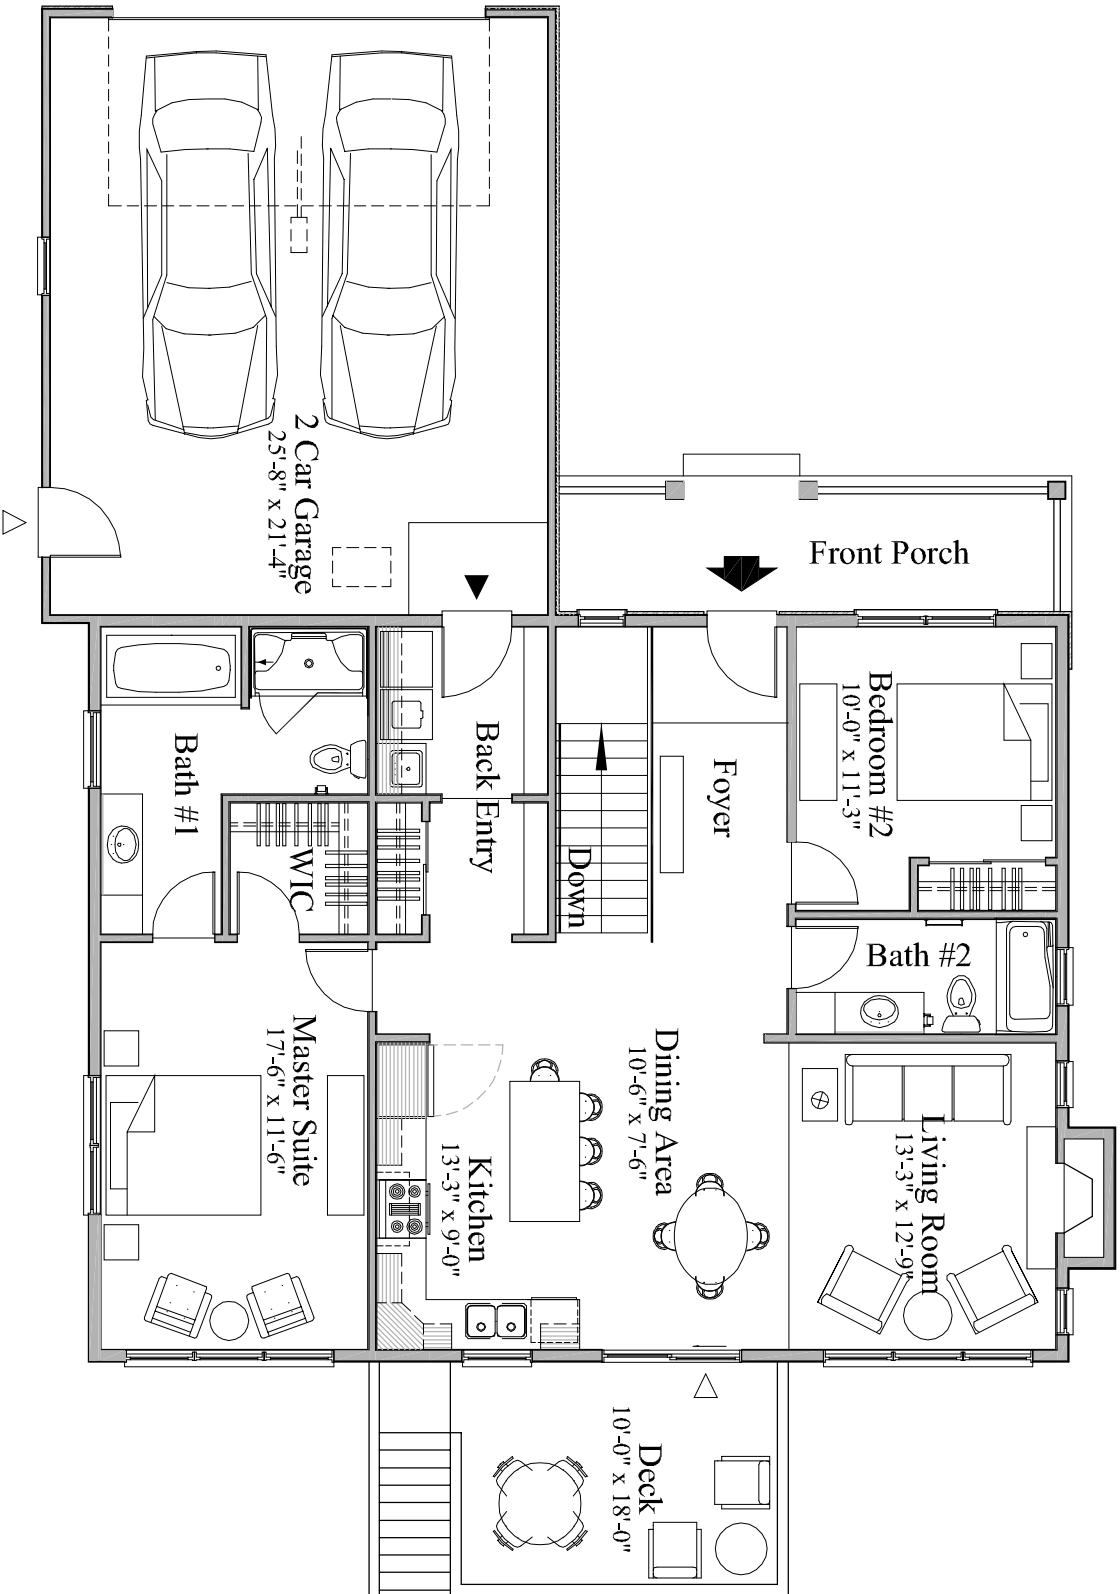

7303 Fountain Circle  
Weston, WI 54476

Main Level  
1/8" = 1'-0"