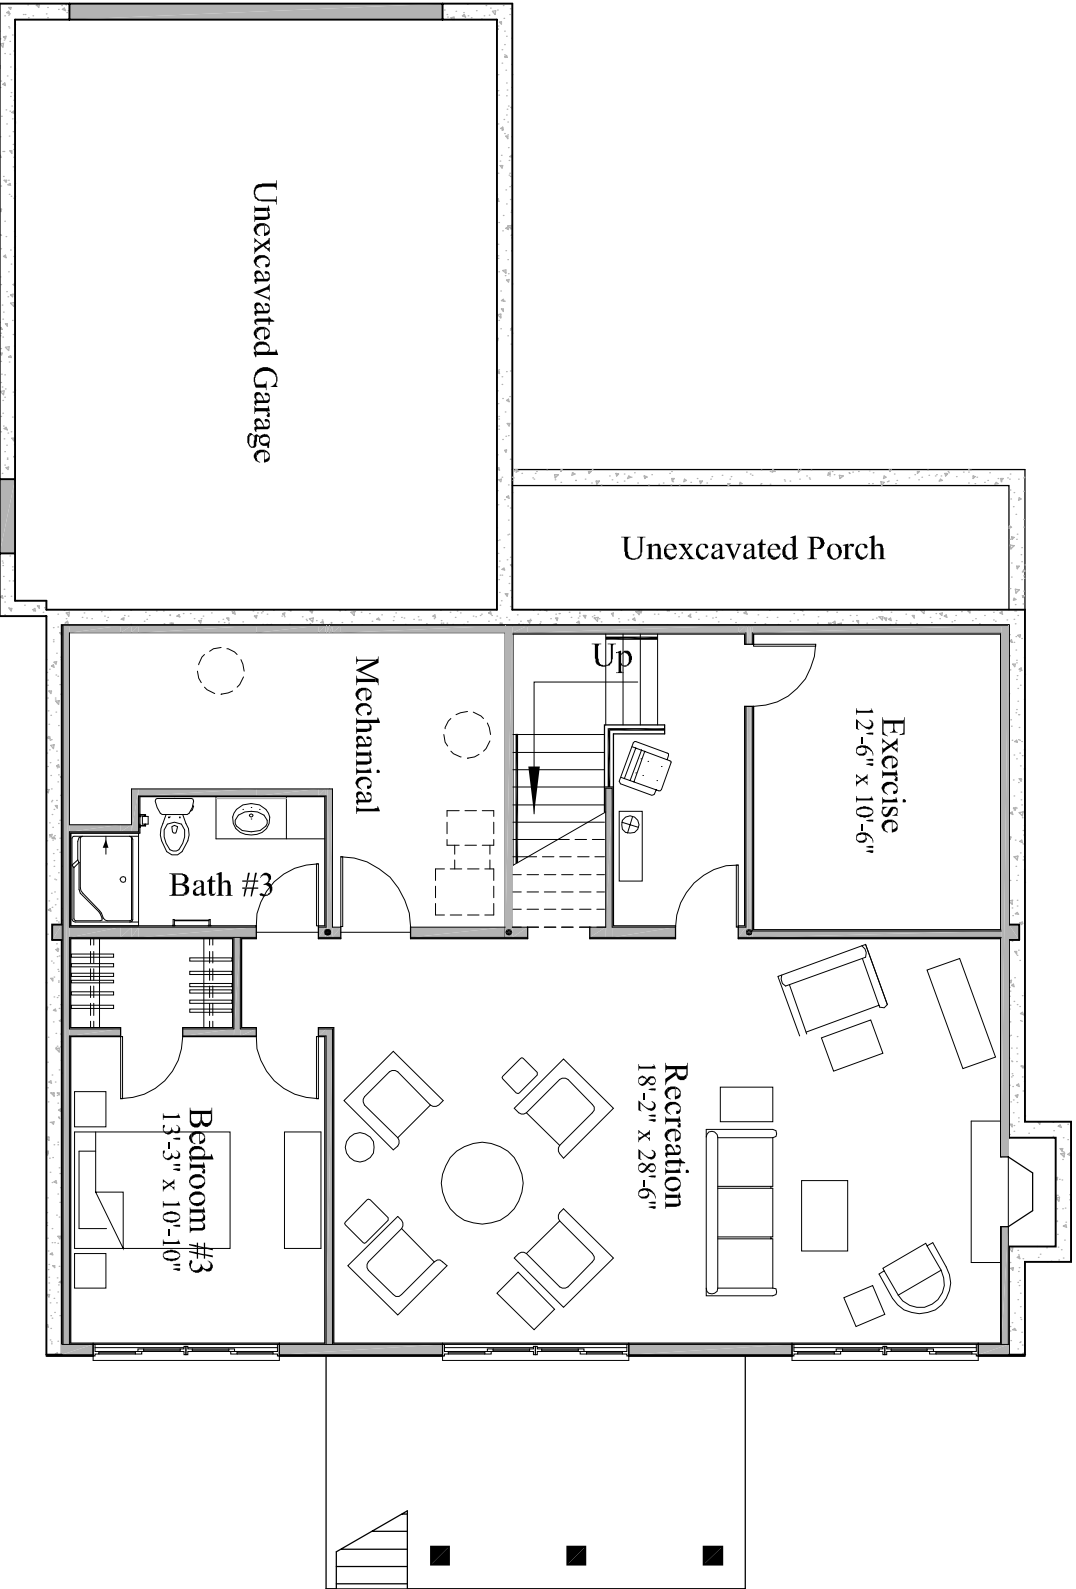

7303 Fountain Circle
Weston, WI 54476

Optional Lower Level
1/8" = 1'-0"