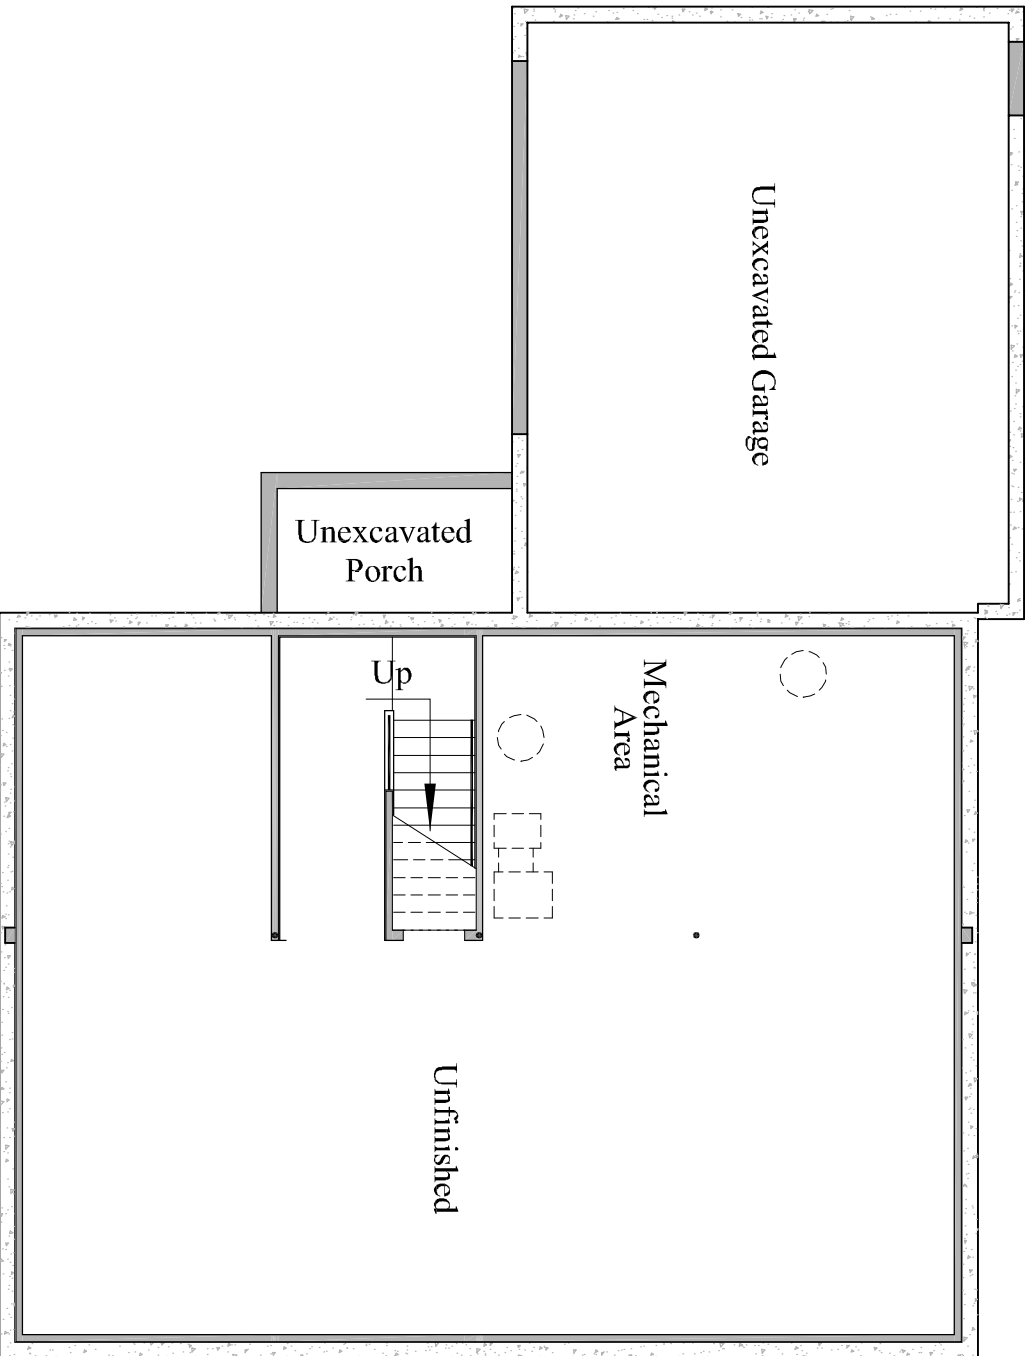

5090 Fieldcrest Lane  
Weston, WI 54476

Lower Level  
1/8" = 1'-0"