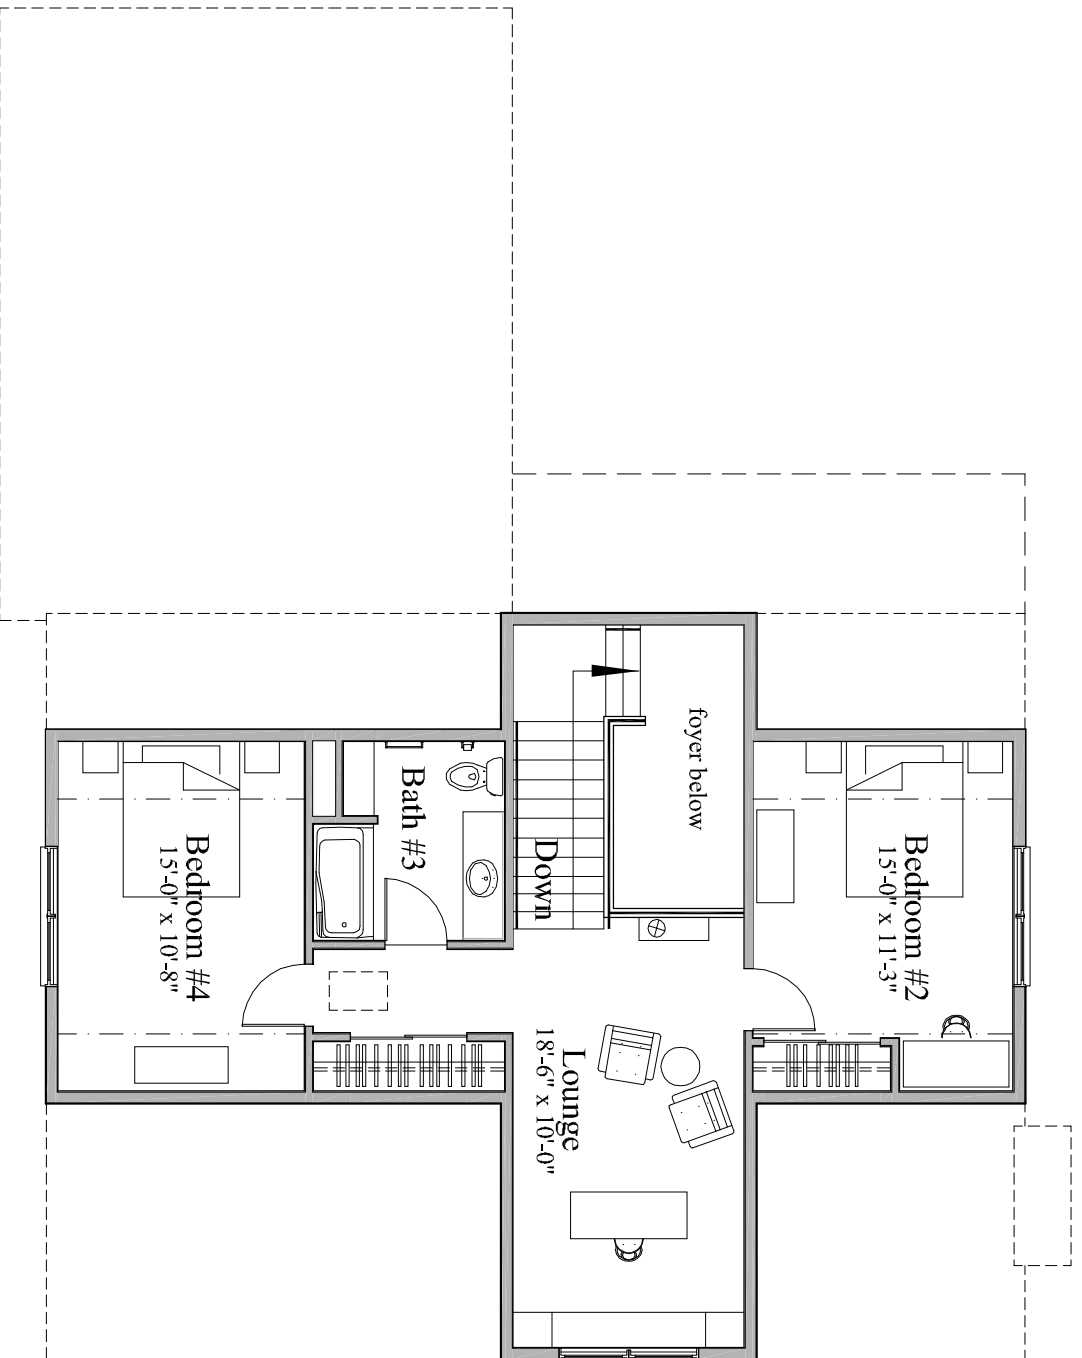

5808 Fieldcrest Lane
Weston, WI 54476

Upper Level
1/8" = 1'-0"