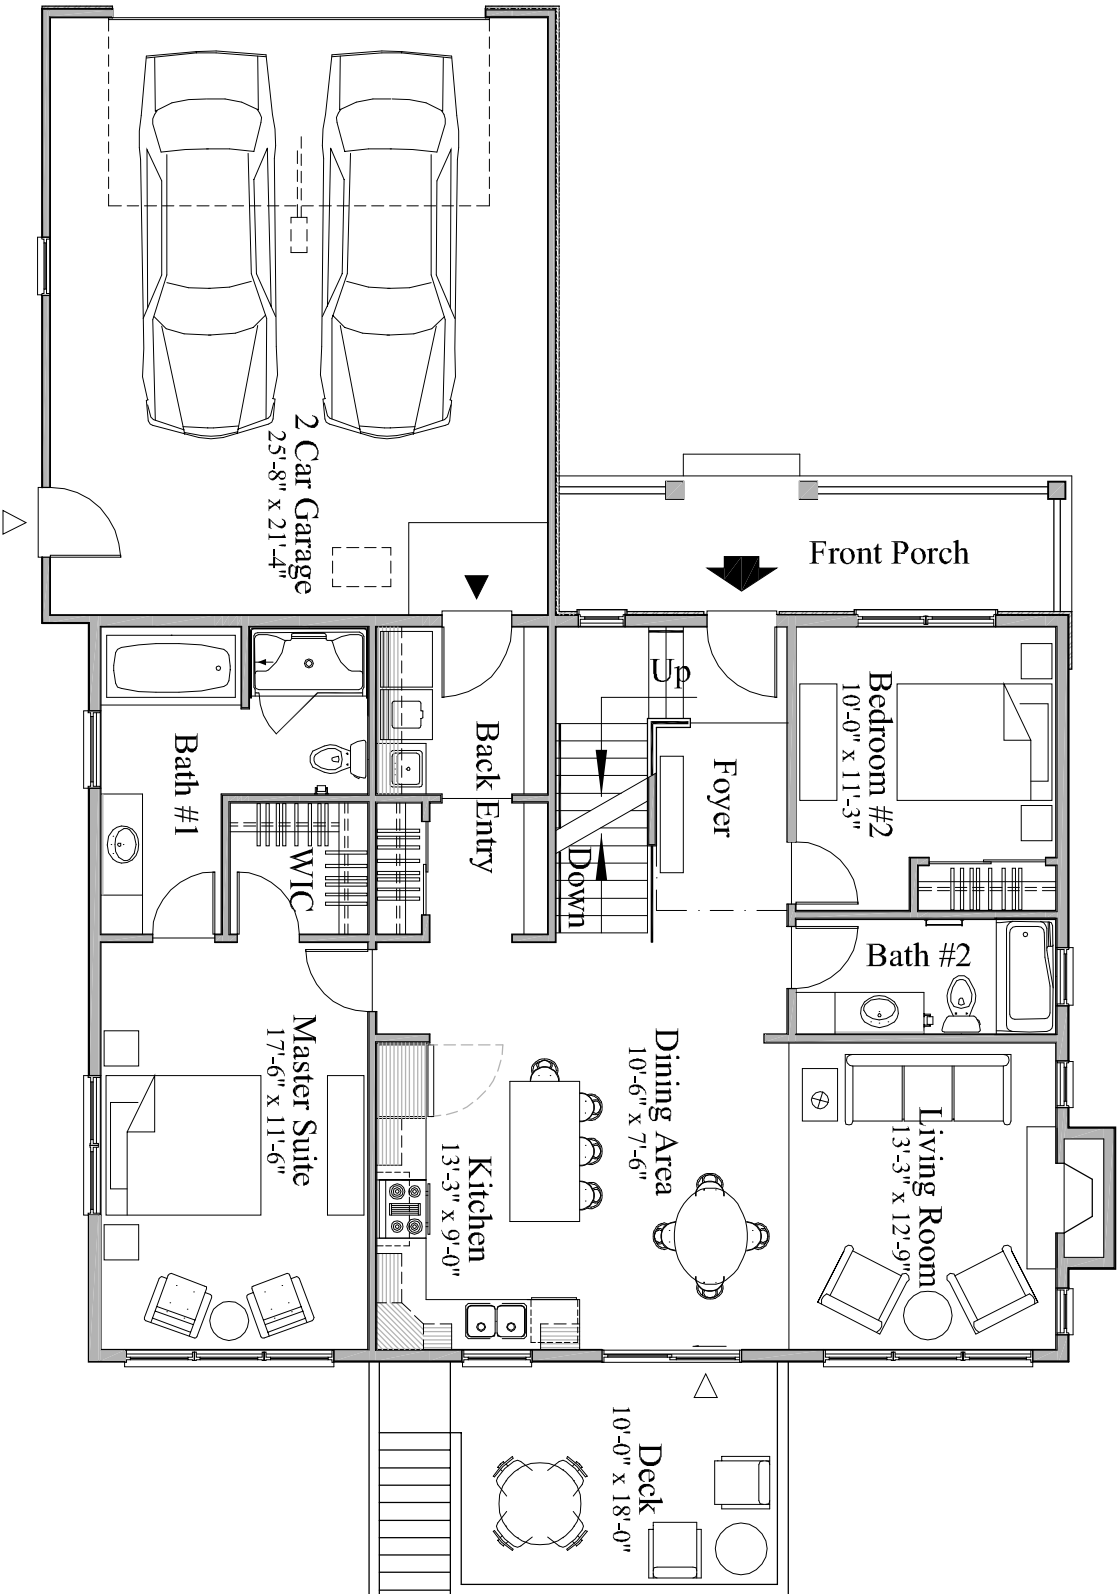

5808 Fieldcrest Lane
Weston, WI 54476

Main Level
1/8" = 1'-0"